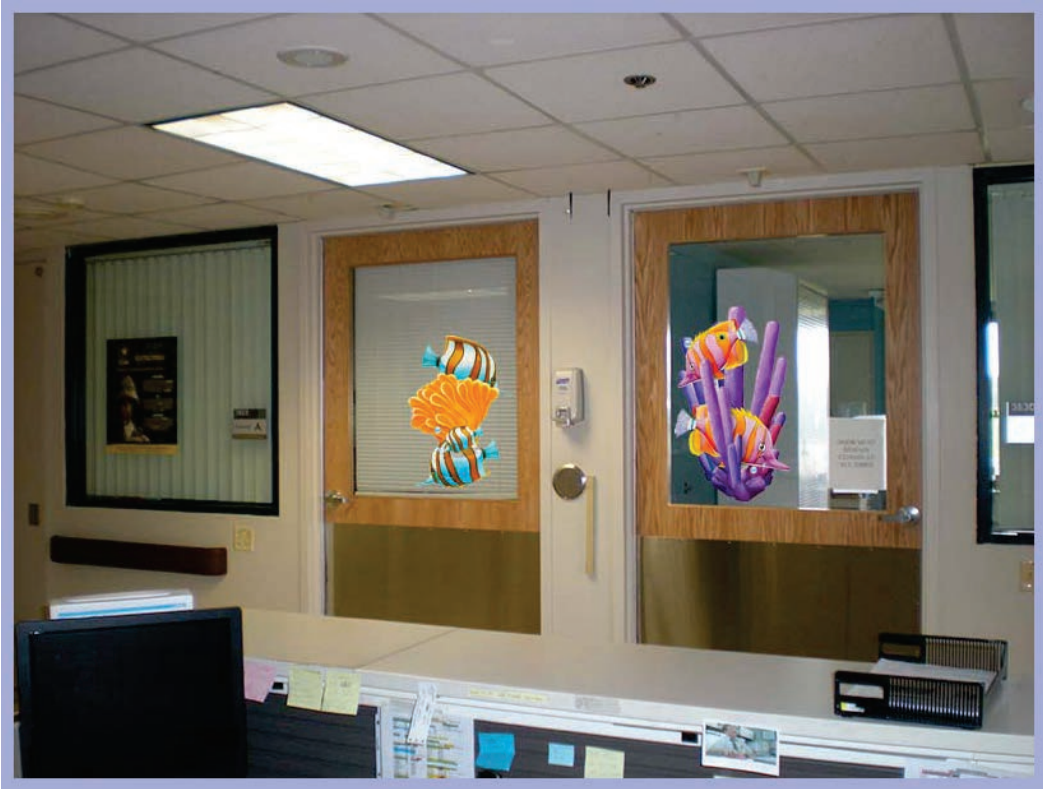

DanayDesign™

Compassion in Art!™

Using Compassionate Fish and Animal Character Decals to Enhance Hospital Windows

Each patient room has a compassionate mascot on their window and on their wall.

Peel and place our high performance, durable vinyl on your window for an instant transformation. Laminated for easy cleaning.

Peel and place our high performance, durable vinyl on your window for an instant transformation. Laminated for easy cleaning.

Peel and place our high performance, durable vinyl on your window for an instant transformation. Laminated for easy cleaning.